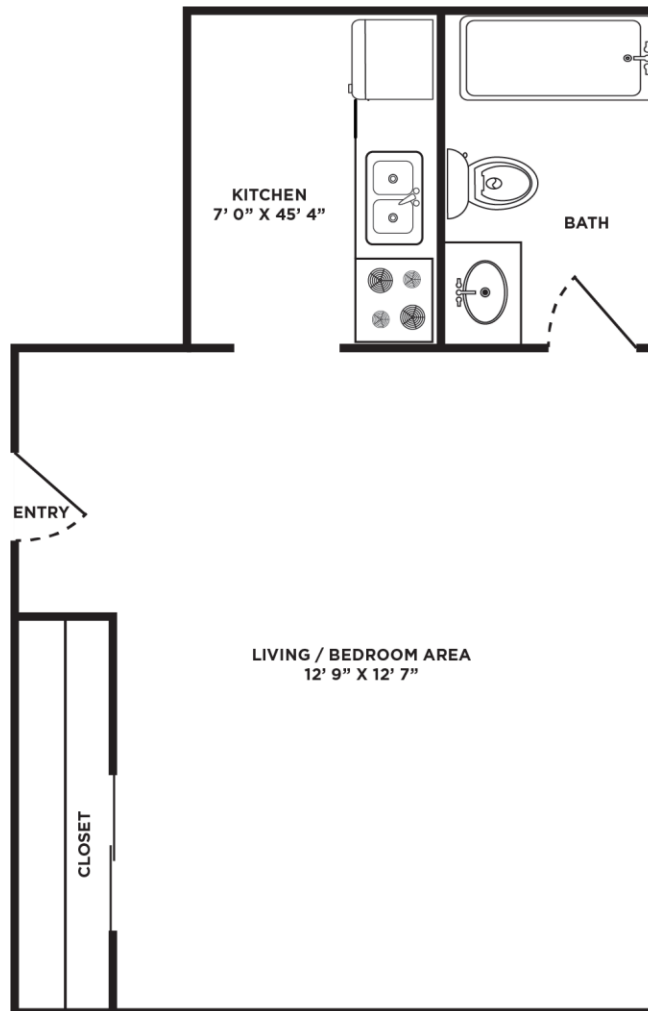

EFFICIENCY / ONE BATH
278 Sq. Ft.*

* All Square Footage is approximate only.

Ridge Crest Apartment Homes

2805 Mustang Drive
Grapevine, TX 76051

(817) 421-4781

www.ridgecrestgrapevine.com