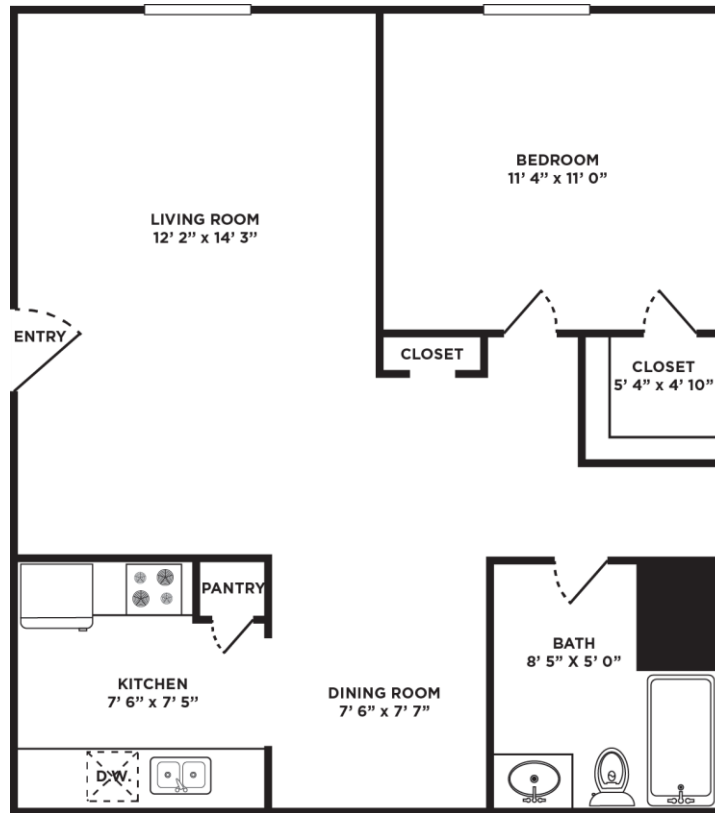

A2 ONE BEDROOM / ONE BATH
502 Sq. Ft.*

* All Square Footage is approximate only.

Ridge Crest Apartment Homes

2805 Mustang Drive
Grapevine, TX 76051

(817) 421-4781

www.ridgecrestgrapevine.com