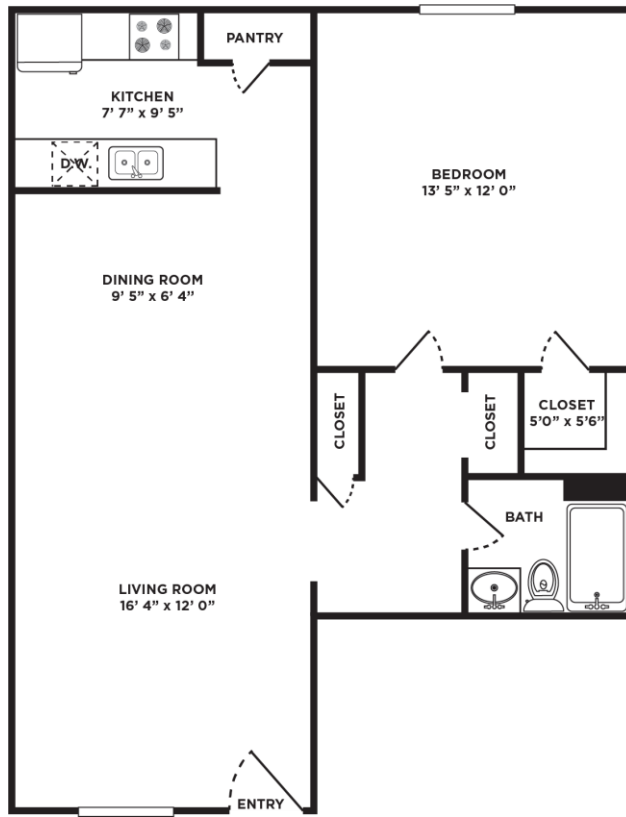

A3 ONE BEDROOM / ONE BATH  
609 Sq. Ft.\*

\* All Square Footage is approximate only.

**Ridge Crest Apartment Homes**

2805 Mustang Drive  
Grapevine, TX 76051

**(817) 421-4781**

[www.ridgecrestgrapevine.com](http://www.ridgecrestgrapevine.com)