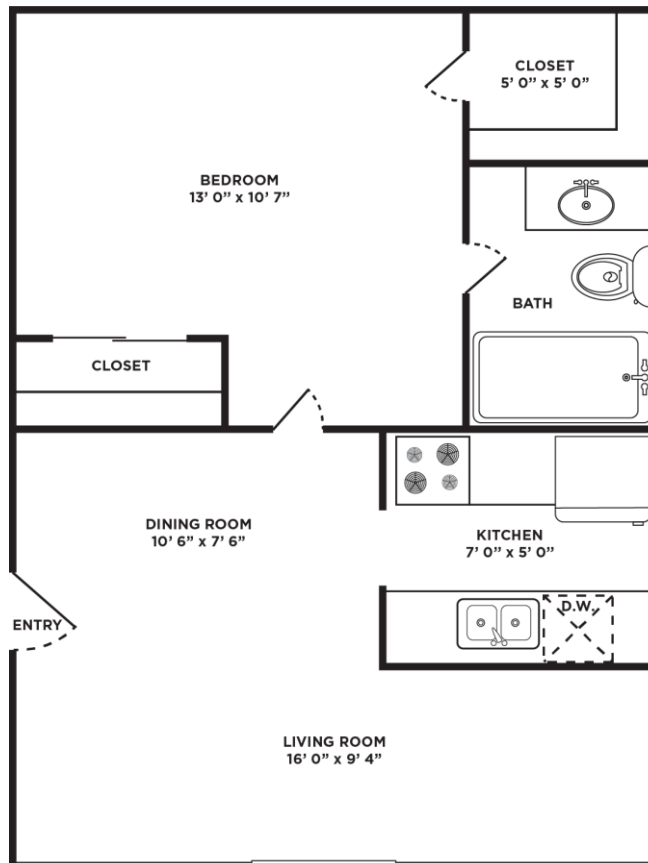

A1 ONE BEDROOM / ONE BATH  
483 Sq. Ft.\*

\* All Square Footage is approximate only.

**Ridge Crest Apartment Homes**

2805 Mustang Drive  
Grapevine, TX 76051

**(817) 421-4781**

[www.ridgecrestgrapevine.com](http://www.ridgecrestgrapevine.com)