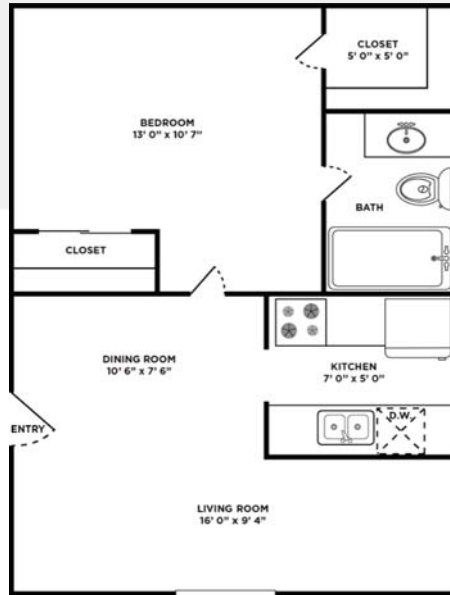

Efficiency / 1 Bath 278 Sq. Ft.*

1 Bed / 1 Bath 483 Sq. Ft.*