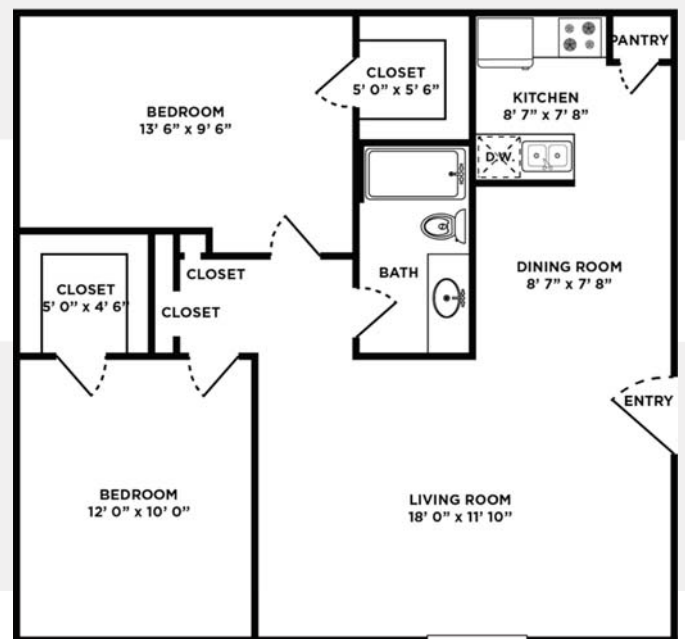

## INTERIORS

- High Speed Internet Access
- AC/Heating
- Ceiling Fans
- Cable Ready
- Tub/Shower
- Hardwood Floors
- Separate Dining Room
- Walk-In Closets
- Dishwasher
- Disposal
- Ice Maker
- Granite Countertops
- Pantry
- Microwave
- Oven/Range
- Refrigerator

## FLOOR PLAN TYPES

Efficiency / 1 Bath 278 Sq. Ft.\*

1 Bed / 1 Bath 483 Sq. Ft.\*

1 Bed / 1 Bath 502 Sq. Ft.\*

1 Bed / 1 Bath 609 Sq. Ft.\*

2 Bed / 1 Bath -772 Sq. Ft.\*