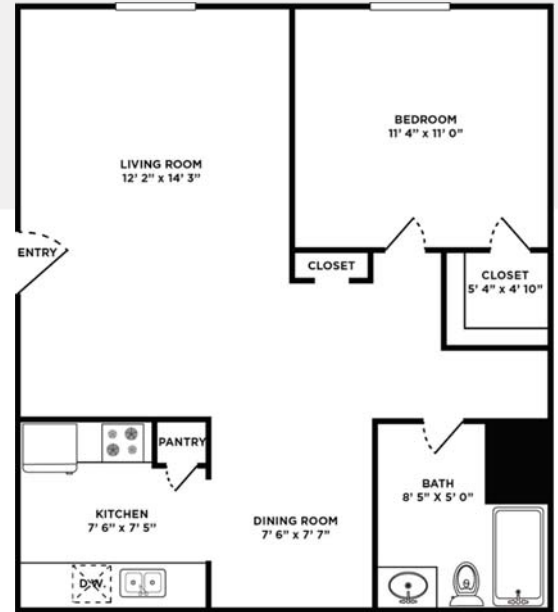

## INTERIORS

- High Speed Internet Access
- AC/Heating
- Ceiling Fans
- Cable Ready
- Tub/Shower
- Hardwood Floors
- Separate Dining Room
- Walk-In Closets
- Dishwasher
- Disposal
- Ice Maker
- Granite Countertops
- Pantry
- Microwave
- Oven/Range
- Refrigerator

## FLOOR PLAN TYPES

Efficiency / 1 Bath 278 Sq. Ft.\*

1 Bed / 1 Bath 483 Sq. Ft.\*

1 Bed / 1 Bath 502 Sq. Ft.\*

1 Bed / 1 Bath 609 Sq. Ft.\*

2 Bed / 1 Bath -772 Sq. Ft.\*