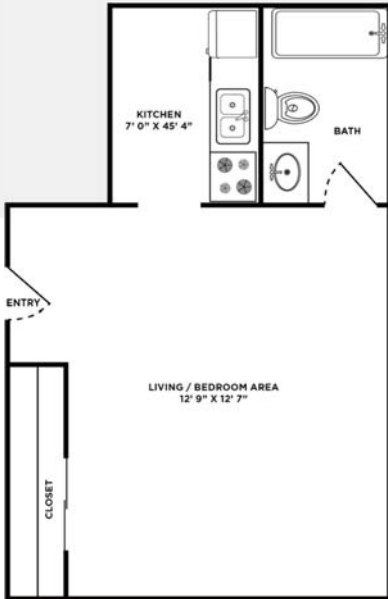

FLOOR PLAN TYPES

Efficiency / 1 Bath 278 Sq. Ft.*