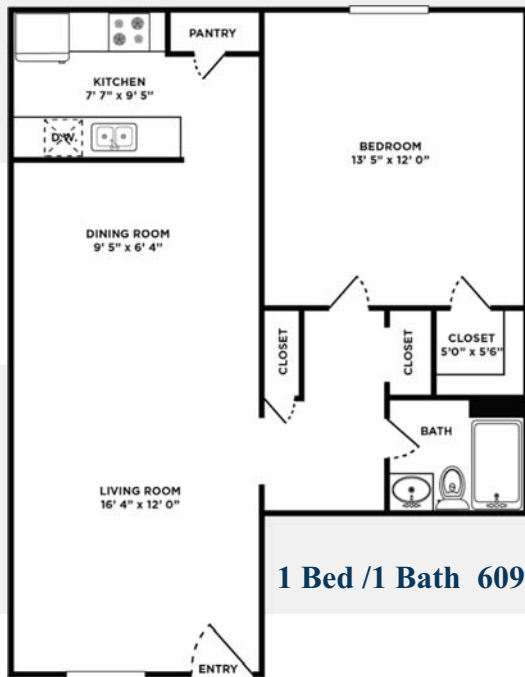

## INTERIORS

- High Speed Internet Access
- AC/Heating
- Ceiling Fans
- Cable Ready
- Tub/Shower
- Hardwood Floors
- Separate Dining Room
- Walk-In Closets
- Dishwasher
- Disposal
- Ice Maker
- Granite Countertops
- Pantry
- Microwave
- Oven/Range
- Refrigerator

## FLOOR PLAN TYPES

Efficiency / 1 Bath 278 Sq. Ft.\*

1 Bed / 1 Bath 483 Sq. Ft.\*

1 Bed / 1 Bath 502 Sq. Ft.\*

1 Bed / 1 Bath 609 Sq. Ft.\*

2 Bed / 1 Bath -772 Sq. Ft.\*