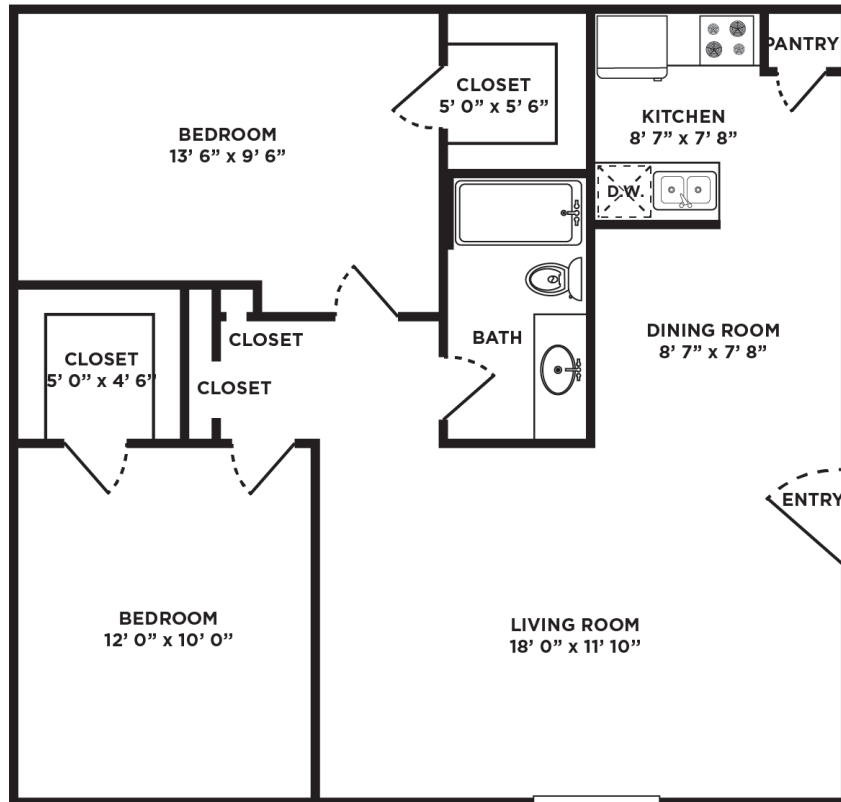

**B1 TWO BEDROOM / ONE BATH**  
**772 Sq. Ft.\***

\* All Square Footage is approximate only.

**Ridge Crest Apartment Homes**

2805 Mustang Drive  
Grapevine, TX 76051

**(817) 421-4781**

[www.ridgecrestgrapevine.com](http://www.ridgecrestgrapevine.com)